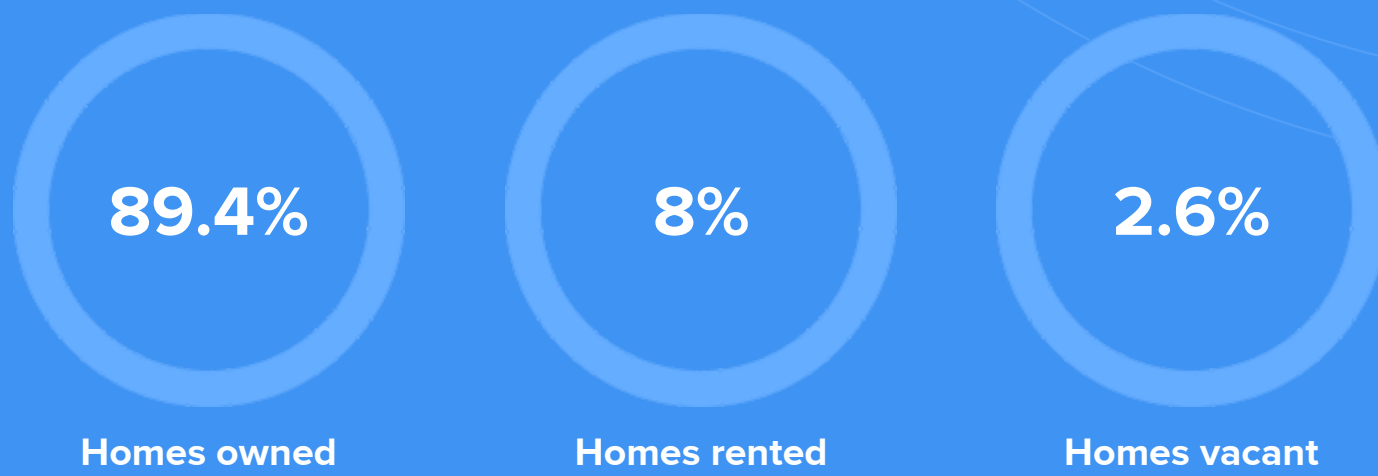

49 years

Median home age

$436,790

Median home price

-5.53%

Median home age

18.49%

Annual property tax