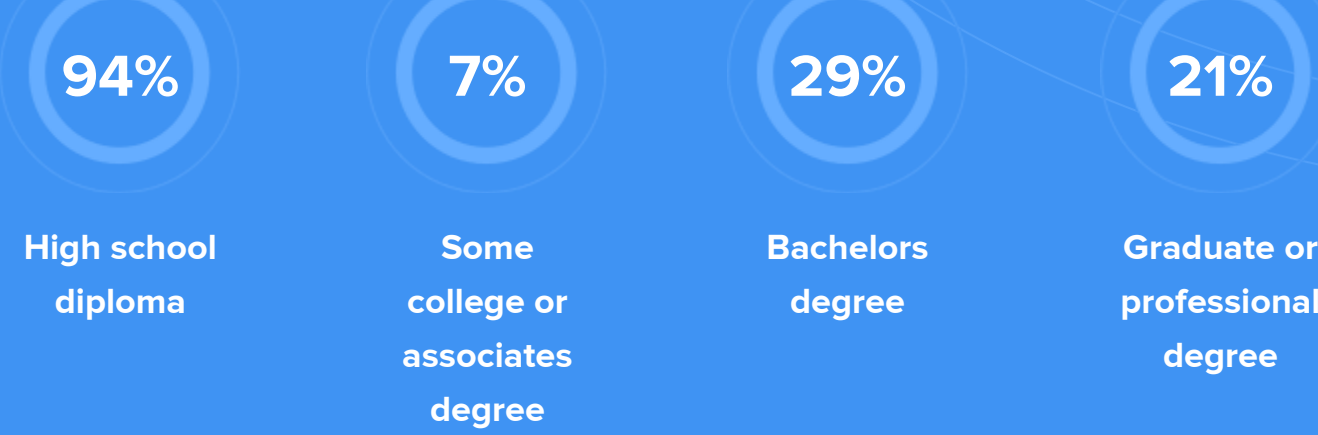

Education

Student teacher ratio **1:13**