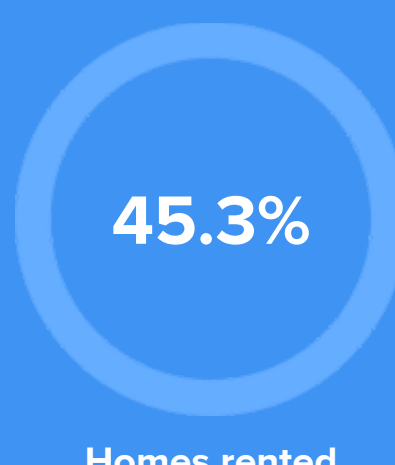

### Weather

### Condition

**55°F** average temperature

**62 years**  
Median home age

**\$116,720**  
Median home price

**-9.74%**  
Home appreciation rate

**16.8%**  
Annual property tax