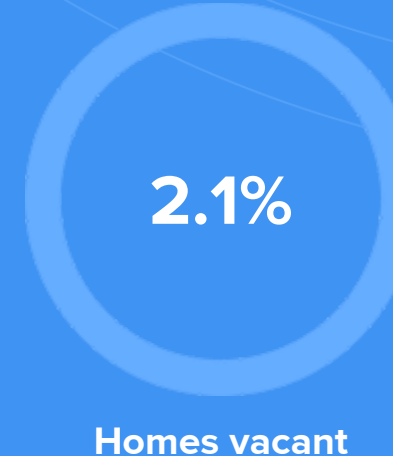

### Condition

**50°F** average temperature

**41 years**  
Median home age

**\$347,190**  
Median home price

**-3.84%**  
Median home age

**11.7%**  
Annual property tax