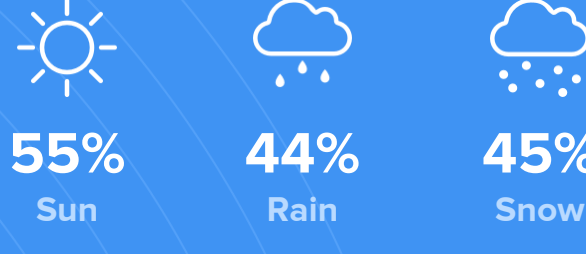

Weather

Condition

50°F average temperature