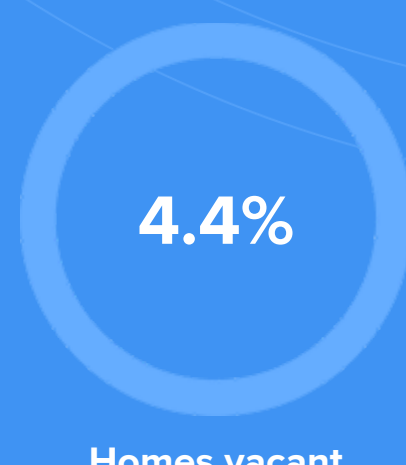

### Condition

65°F average temperature

**24 years**  
Median home age

**\$134,140**  
Median home price

**-5.58%**  
Home appreciation rate

**19.87%**  
Annual property tax