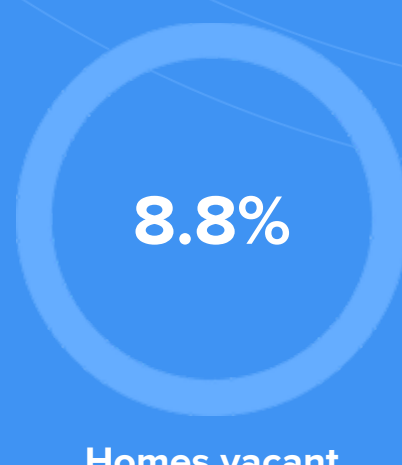

PARAGOULD, AR

[Click to view full report.](#)

CITY INFO

Population: **24,914**

Male
48%

Female
52%

Married
62%

Single
38%

City rating

This rating is a weighted average of commute time, crime rate, population, median salary, and more.

Overall value

This score adds annual household income and cost of living to the city rating.

Density (Population per mile²)

Compared to New York, Paragould has a very low population density. Paragould is perfect for those who like a quiet city.

809
PARAGOULD

27,441
NEW YORK

RESIDENCE

Air quality

Weather

Condition

60°F average temperature

28 years

Median home age

$84,250

Median home price

0.58%

Median home age

5.58%

Annual property tax

COMMUNITY

Religious diversity

- **41.6%** Other
- **40.7%** Baptist
- **10.8%** Other Christian
- **4.9%** Methodist
- **2%** Catholic

Crime rate
(per 100,000)

Average age

Political majority

LOCALE

Unemployment

Education

Student teacher ratio **1:12**

Occupation

- **9.5%** Management, business, Art & Sciences
- **25%** Sales & Office Occupations
- **12.2%** Service Occupation
- **27.1%** Production, transportation & Material Moving
- **8.8%** Natural Resources, Construction & Maintenance

TRANSIT

Average commute time Daily breakdown: by transport type