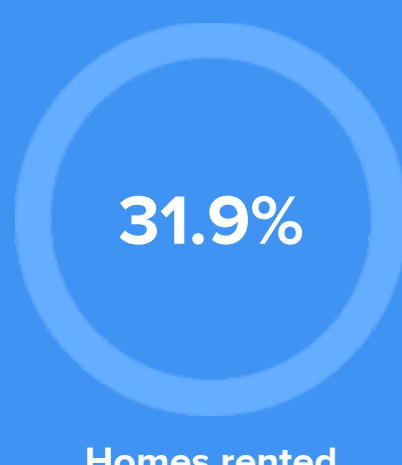

Condition

60°F average temperature

28 years

Median home age

\$84,250

Median home price

0.58%

Median home age

5.58%

Annual property tax

COMMUNITY

Religious diversity

- 41.6%** Other
- 40.7%** Baptist
- 10.8%** Other Christian
- 4.9%** Methodist
- 2%** Catholic

Crime rate
(per 100,000)

Average age

Political majority