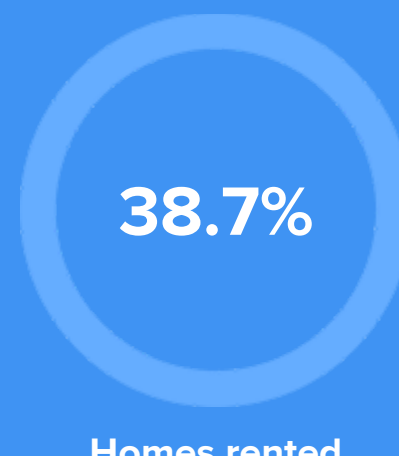

### Weather

### Condition

53°F average temperature

**176 years**  
Median home age

**\$147,310**  
Median home price

**-15%**  
Median home age

**23.27%**  
Annual property tax