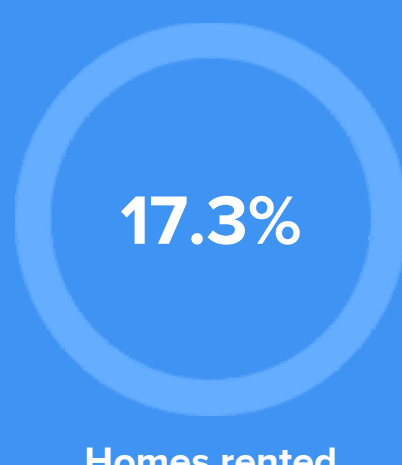

Condition

60°F average temperature

30 years
Median home age

\$87,810
Median home price

-1.97%
Home appreciation rate

5.08%
Annual property tax

COMMUNITY

Religious diversity

- 48.1% Other
- 38.5% Baptist
- 6% Pentecostal
- 4.6% Methodist
- 2.8% Presbyterian

Crime rate
(per 100,000)

Average age

Political majority

LOCALE

Unemployment

13%

Occupation