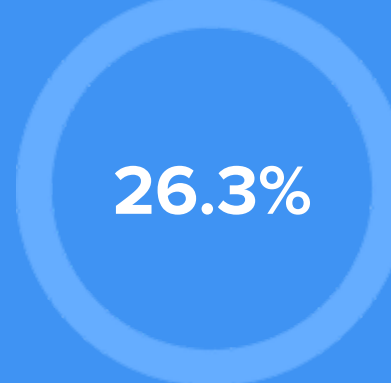

Homes rented