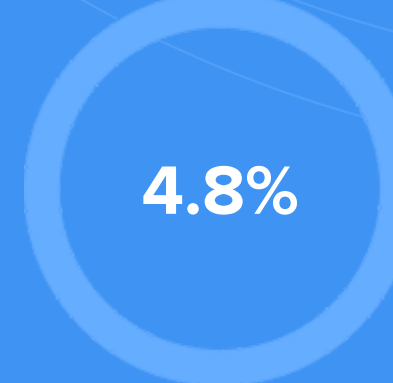

Median home age

11.91%

Annual property tax

Homes owned

Homes rented

Homes vacant

COMMUNITY

Religious diversity