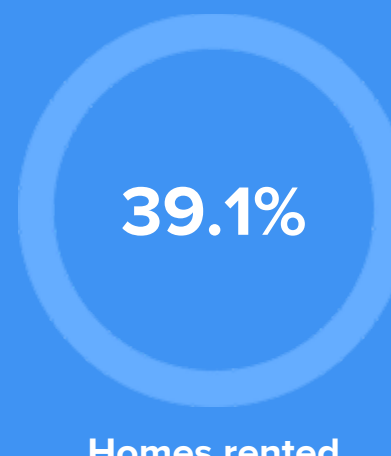

Air quality

Weather

Condition

54°F average temperature

44 years
Median home age

\$126,820
Median home price

-24.05%
Median home age

23.44%
Annual property tax

COMMUNITY

Religious diversity

66.7% Other
24.4% Catholic
5% Jewish
2.1% Other Christian
1.8% Islam

Crime rate
(per 100,000)

9

Average age

34

Political majority