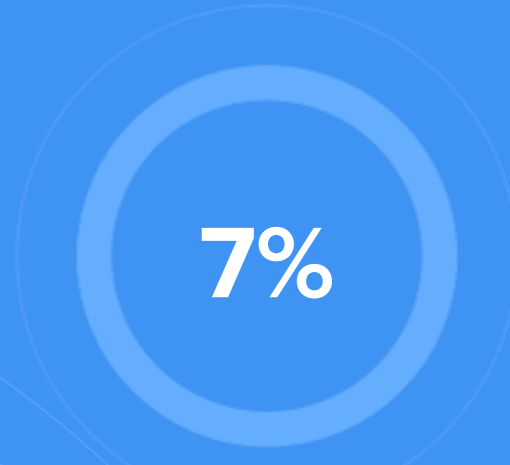

LOCALE

Unemployment