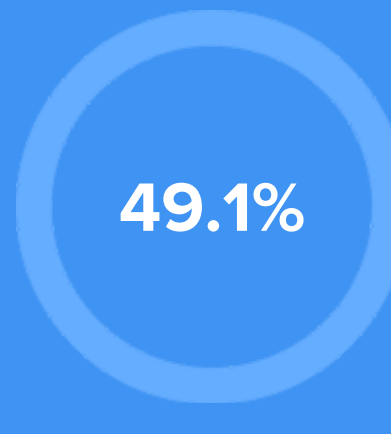

REDONDO BEACH, CA

[Click to view full report.](#)

CITY INFO

Population: 69,157

Male
50%

Female
50%

Married
49%

Single
51%

City rating

This rating is a weighted average of commute time, crime rate, population, median salary, and more.

Overall value

This score adds annual household income and cost of living to the city rating.

Density (Population per mile²)

Compared to New York, Redondo Beach has a low population density. Redondo Beach is perfect for those who want to be in the city without constantly rubbing shoulders.

11,004
REDONDO BEACH

27,441
NEW YORK

RESIDENCE

Air quality

Weather

Condition

61°F average temperature

37 years
Median home age

$662,010
Median home price

-4.91%
Median home age

7.73%
Annual property tax

COMMUNITY

Religious diversity

- 48.9% Other
- 40.8% Catholic
- 4.8% Jewish
- 3.4% Other Christian
- 2.1% Baptist

Crime rate
(per 100,000)

Average age

Political majority

LOCALE

Unemployment

Occupation

- 23.3% Management, business, Art & Sciences
- 26.5% Sales & Office Occupations
- 10.1% Service Occupation
- 5% Production, transportation & Material Moving
- 5.4% Natural Resources, Construction & Maintenance

Education

Student teacher ratio **1:22**

TRANSIT

Average commute time Daily breakdown: by transport type