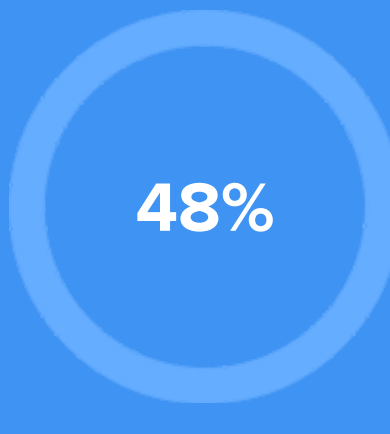

REDONDO BEACH, CA

[Click to view full report.](#)

CITY INFO

Population: 69,157

Male
50%

Female
50%

Married
49%

Single
51%

City rating

This rating is a weighted average of commute time, crime rate, population, median salary, and more.

Overall value

This score adds annual household income and cost of living to the city rating.

Density (Population per mile²)

Compared to New York, Redondo Beach has a low population density. Redondo Beach is perfect for those who want to be in the city without constantly rubbing shoulders.

11,004
REDONDO BEACH

27,441
NEW YORK

RESIDENCE

Air quality

Weather

Condition

61°F average temperature

37 years
Median home age

$662,010
Median home price

-4.91%
Median home age

7.73%
Annual property tax

COMMUNITY

Religious diversity

- 48.9% Other
- 40.8% Catholic
- 4.8% Jewish
- 3.4% Other Christian
- 2.1% Baptist

Crime rate
(per 100,000)

Average age

Political majority

LOCALE

Unemployment

Occupation

- 23.3% Management, business, Art & Sciences
- 26.5% Sales & Office Occupations
- 10.1% Service Occupation
- 5% Production, transportation & Material Moving
- 5.4% Natural Resources, Construction & Maintenance

Education

Student teacher ratio **1:22**

TRANSIT

Average commute time Daily breakdown: by transport type