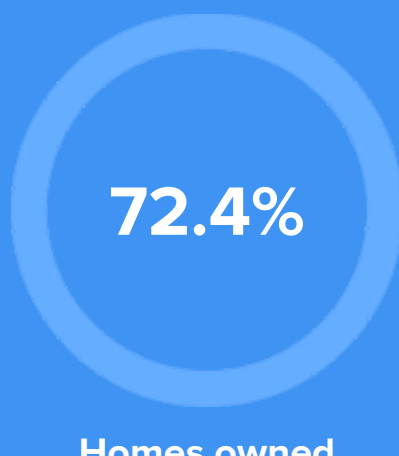

Condition

55°F average temperature

13 years
Median home age

\$123,650
Median home price

-0.48%
Median home age

7.37%
Annual property tax

COMMUNITY

Religious diversity