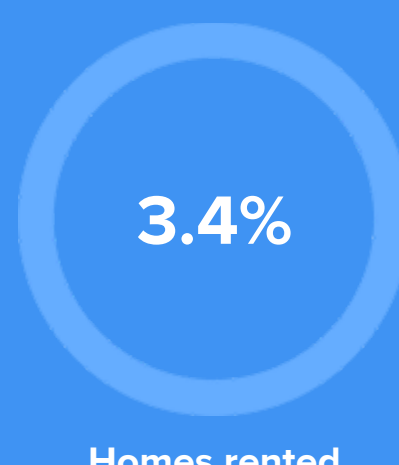

### Weather

### Condition

**54°F** average temperature

**32 years**  
Median home age

**\$405,600**  
Median home price

**-1.6%**  
Home appreciation rate

**16.91%**  
Annual property tax