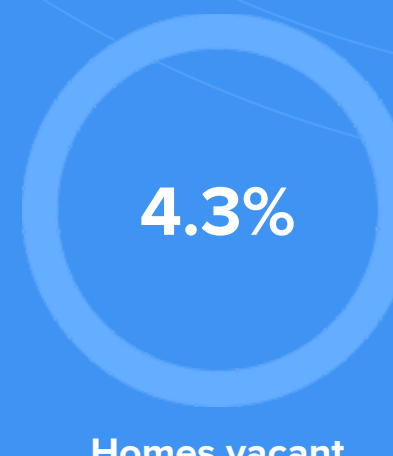

RINGWOOD, NJ

[Click to view full report.](#)

CITY INFO

Population: 12,747

Male
50%

Female
50%

Married
67%

Single
33%

City rating

This rating is a weighted average of commute time, crime rate, population, median salary, and more.

Overall value

This score adds annual household income and cost of living to the city rating.

Density (Population per mile²)

Compared to New York, Ringwood has a very low population density. Ringwood is perfect for those who like a quiet city.

505
RINGWOOD

27,441
NEW YORK

RESIDENCE

Air quality

Weather

Condition

52°F average temperature

42 years

Median home age

$329,670

Median home price

-9.29%

Median home age

25.05%

Annual property tax

COMMUNITY

Religious diversity

57.5% Other

30.9% Catholic

5.4% Islam

3.3% Other Christian

2.9% Jewish

Crime rate
(per 100,000)

2

Average age

39

Political majority

Democrat

LOCALE

Unemployment

Occupation

17.8% Management, business, Art & Sciences

28.4% Sales & Office Occupations

8.4% Service Occupation

8% Production, transportation & Material Moving

10.8% Natural Resources, Construction & Maintenance

Education

Student teacher ratio **1:15**

TRANSIT

Average commute time Daily breakdown: by transport type