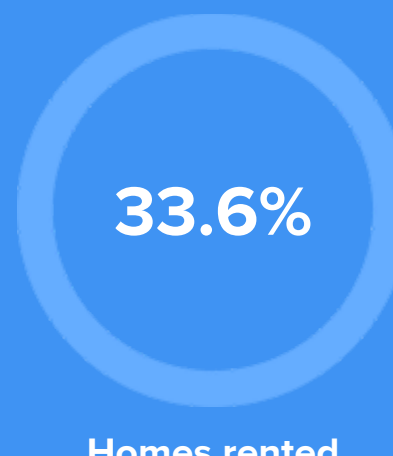

Weather

Condition

49°F average temperature

52 years
Median home age

\$84,640
Median home price

-5.38%
Median home age

17.74%
Annual property tax

COMMUNITY

Religious diversity

- 43.9%** Other
- 23.1%** Catholic
- 18.5%** Other Christian
- 8.3%** Lutheran
- 6.3%** Methodist

Crime rate
(per 100,000)

5

Average age

38

Political majority

Democrat