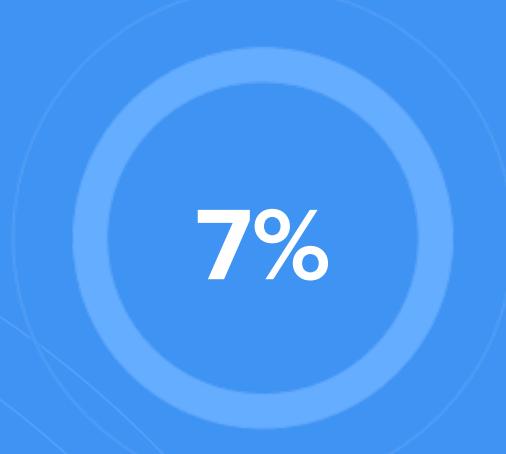

Average age

43

Political majority

Democrat

LOCALE

Unemployment

Education

Student teacher ratio **1:15**