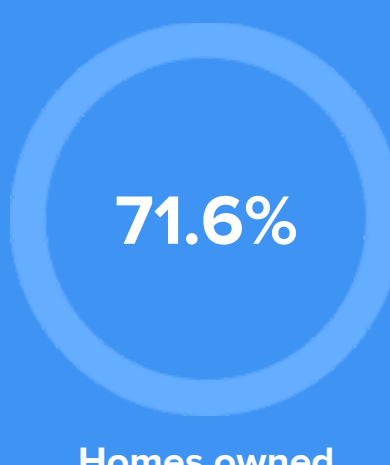

Homes owned