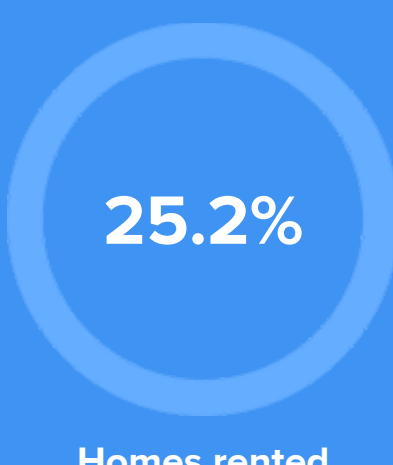

Homes rented