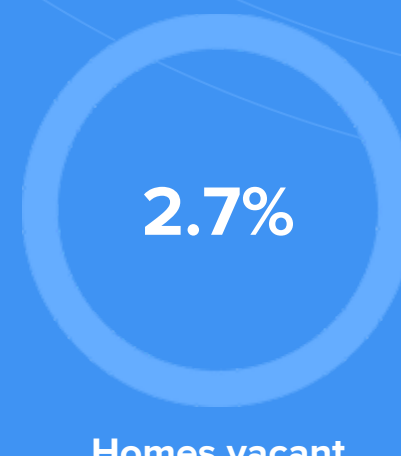

ROSEMEAD, CA

[Click to view full report.](#)

CITY INFO

Population: **55,742**

Male
49%

Female
51%

Married
54%

Single
46%

City rating

This rating is a weighted average of commute time, crime rate, population, median salary, and more.

Overall value

This score adds annual household income and cost of living to the city rating.

Density (Population per mile²)

Compared to New York, Rosemead has a low population density. Rosemead is perfect for those who want to be in the city without constantly rubbing shoulders.

10,832
ROSEMEAD

27,441
NEW YORK

RESIDENCE

Air quality

Weather

Condition

65°F average temperature

47 years
Median home age

$377,290
Median home price

-7.54%
Median home age

7.73%
Annual property tax

COMMUNITY

Religious diversity

48.9% Other

40.8% Catholic

4.8% Jewish

3.4% Other Christian

2.1% Baptist

Crime rate
(per 100,000)

5

Average age

35

Political majority

Democrat

LOCALE

Unemployment

Education

Student teacher ratio **1:22**

Occupation

- **9.6%** Management, business, Art & Sciences
- **27.6%** Sales & Office Occupations
- **18.2%** Service Occupation
- **24.6%** Production, transportation & Material Moving
- **7.1%** Natural Resources, Construction & Maintenance

TRANSIT

Average commute time Daily breakdown: by transport type