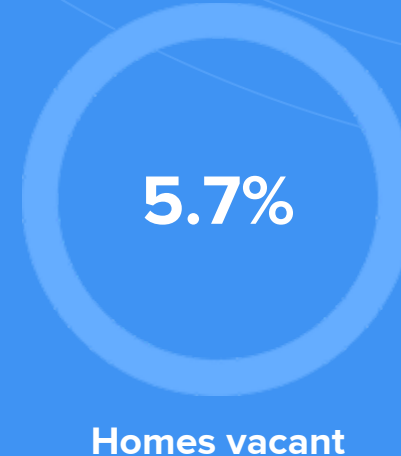

ROSSFORD, OH

[Click to view full report.](#)

CITY INFO

Population: 6,168

Male
48%

Female
52%

Married
58%

Single
42%

City rating

This rating is a weighted average of commute time, crime rate, population, median salary, and more.

Overall value

This score adds annual household income and cost of living to the city rating.

Density (Population per mile²)

Compared to New York, Rossford has a very low population density. Rossford is perfect for those who like a quiet city.

1,434
ROSSFORD

27,441
NEW YORK

RESIDENCE

Air quality

Weather

Condition

50°F average temperature

48 years
Median home age

$80,680
Median home price

-11.16%
Home appreciation rate

11.78%
Annual property tax

COMMUNITY

Religious diversity

- 64.3% Other
- 17.9% Catholic
- 8.1% Lutheran
- 5.2% Methodist
- 4.6% Other Christian

Crime rate
(per 100,000)

2

Average age

38

Political majority

Democrat

LOCALE

Unemployment

Occupation

- 11.6% Management, business, Art & Sciences
- 24.5% Sales & Office Occupations
- 15.7% Service Occupation
- 17.8% Production, transportation & Material Moving
- 9.9% Natural Resources, Construction & Maintenance

Education

Student teacher ratio **1:15**

TRANSIT

Average commute time Daily breakdown: by transport type