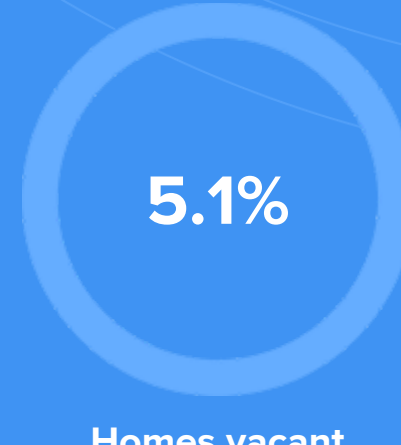

Weather

Condition

63°F average temperature

16 years
Median home age

\$273,340
Median home price

-7.53%
Median home age

7.35%
Annual property tax

COMMUNITY

Religious diversity

- 62.8% Other
- 30.3% Catholic
- 3.3% Other Christian
- 2% Jewish
- 1.7% Mormon

Crime rate
(per 100,000)

5

Average age

34

Political majority

Democrat