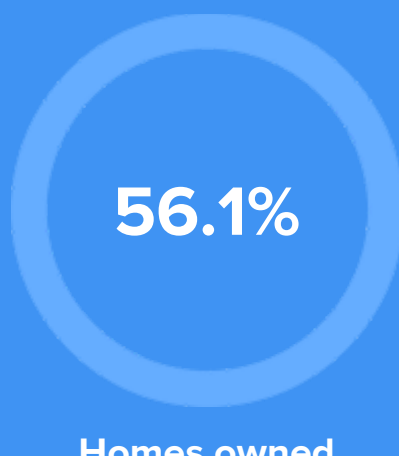

Weather

Condition

60°F average temperature

31 years
Median home age

\$290,860
Median home price

-11.66%
Median home age

6.8%
Annual property tax

COMMUNITY

Religious diversity

- 73.9% Other
- 20.3% Catholic
- 2.6% Other Christian
- 1.7% Mormon
- 1.6% Jewish

Crime rate
(per 100,000)

Average age

Political majority

LOCALE

Unemployment

Education