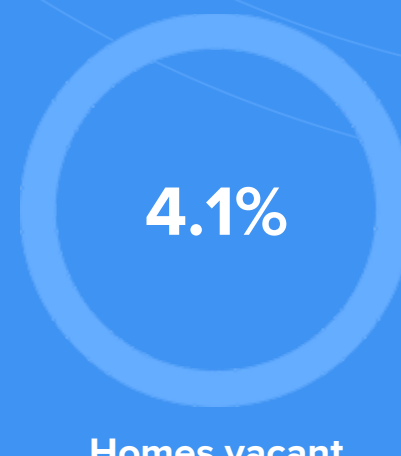

Weather

Condition

60°F average temperature

31 years
Median home age

\$290,860
Median home price

-11.66%
Median home age

6.8%
Annual property tax

COMMUNITY