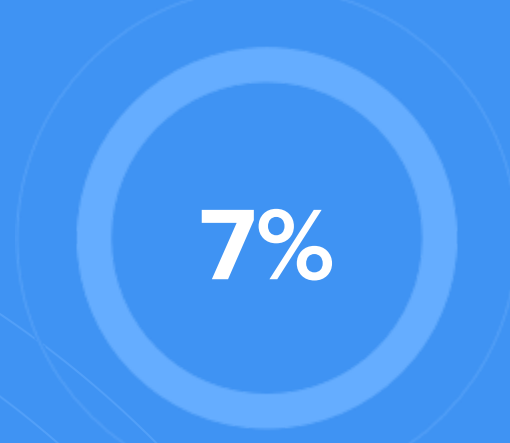

LOCALE

Unemployment