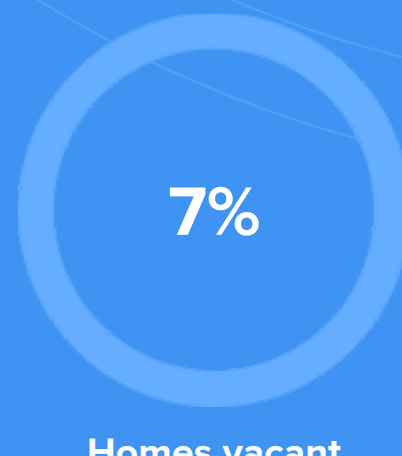

Condition

51°F average temperature

50 years
Median home age

\$557,270
Median home price

-3.47%
Median home age

13.98%
Annual property tax

COMMUNITY

Religious diversity