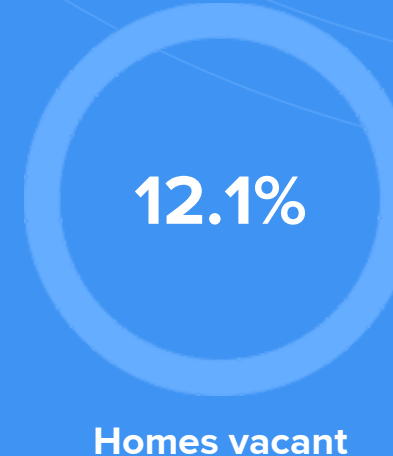

### Condition

**63°F** average temperature

**32 years**  
Median home age

**\$756,360**  
Median home price

**-5.38%**  
Median home age

**7.35%**  
Annual property tax