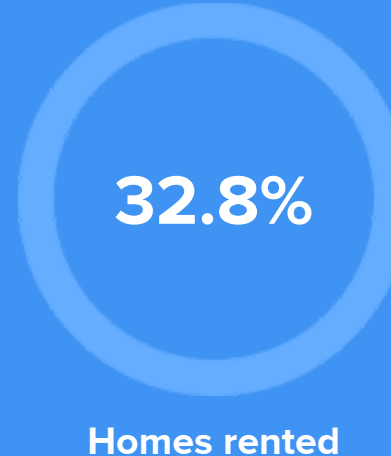

### Weather

### Condition

**63°F** average temperature

**32 years**  
Median home age

**\$756,360**  
Median home price

**-5.38%**  
Median home age

**7.35%**  
Annual property tax