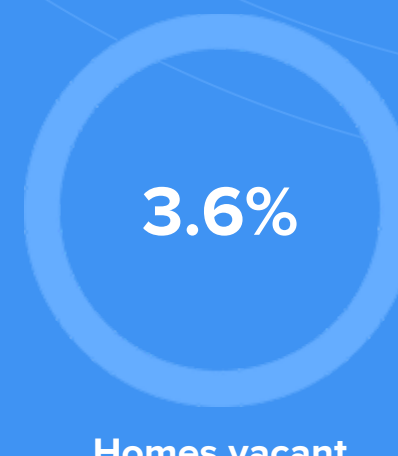

SOUTH GATE, CA

[Click to view full report.](#)

CITY INFO

Population: **98,972**

Male **50%**

Female **50%**

Married **55%**

Single **45%**

City rating

This rating is a weighted average of commute time, crime rate, population, median salary, and more.

Overall value

This score adds annual household income and cost of living to the city rating.

Density (Population per mile²)

Compared to New York, South Gate has a low population density. South Gate is perfect for those who want to be in the city without constantly rubbing shoulders.

13,436
SOUTH GATE

27,441
NEW YORK

RESIDENCE

Air quality

Weather

Condition

68°F average temperature

52 years
Median home age

$228,390
Median home price

-20.1%
Median home age

7.73%
Annual property tax

COMMUNITY

Religious diversity

48.9% Other

40.8% Catholic

4.8% Jewish

3.4% Other Christian

2.1% Baptist

Crime rate
(per 100,000)

Average age

Political majority

LOCALE

Unemployment

Education

Student teacher ratio **1:22**

Occupation

- **5.4%** Management, business, Art & Sciences
- **27.6%** Sales & Office Occupations
- **14.2%** Service Occupation
- **33.2%** Production, transportation & Material Moving
- **9.6%** Natural Resources, Construction & Maintenance

TRANSIT

Average commute time Daily breakdown: by transport type