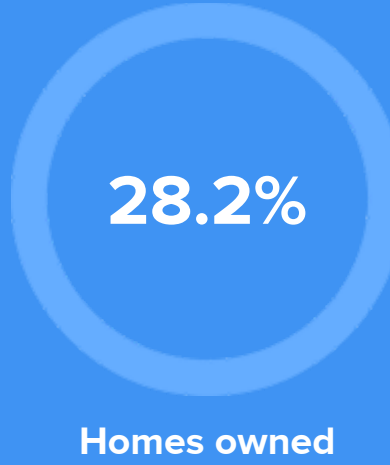

### Weather

### Condition

**48°F** average temperature

**37 years**  
Median home age

**\$302,250**  
Median home price

**-17.76%**  
Median home age

**8.37%**  
Annual property tax