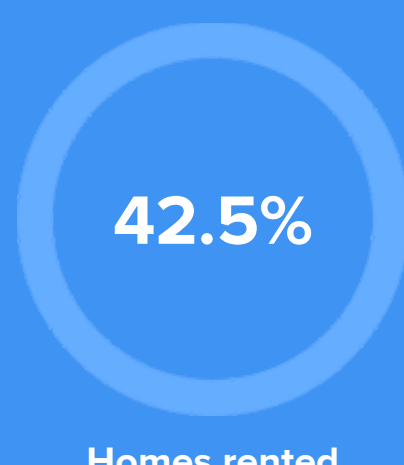

Weather

Condition

63°F average temperature

33 years
Median home age

\$55,240
Median home price

-1.8%
Home appreciation rate

13.12%
Annual property tax

COMMUNITY