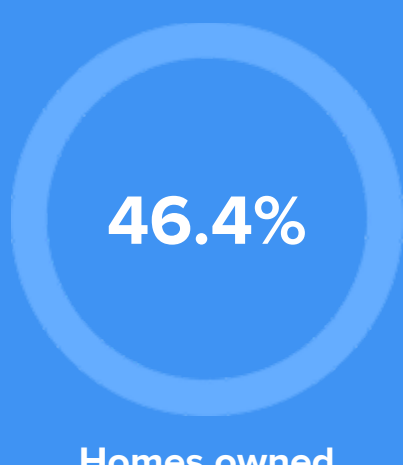

Weather

Condition

63°F average temperature

33 years
Median home age

\$55,240
Median home price

-1.8%
Home appreciation rate

13.12%
Annual property tax

COMMUNITY

Religious diversity

- 48.3%** Other
- 31.7%** Baptist
- 8%** Other Christian
- 6.1%** Catholic
- 5.9%** Methodist

Crime rate
(per 100,000)

4

Average age

29

Political majority

Republican