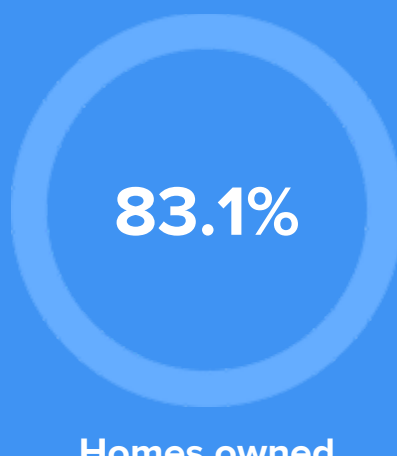

Weather

Condition

68°F average temperature

19 years
Median home age

\$239,980
Median home price

2.39%
Home appreciation rate

24.03%
Annual property tax

COMMUNITY

Religious diversity

- 60.3%** Other
- 26.1%** Catholic
- 7.8%** Baptist
- 3%** Methodist
- 2.8%** Other Christian

Crime rate
(per 100,000)

3

Average age

37

Political majority

Republican