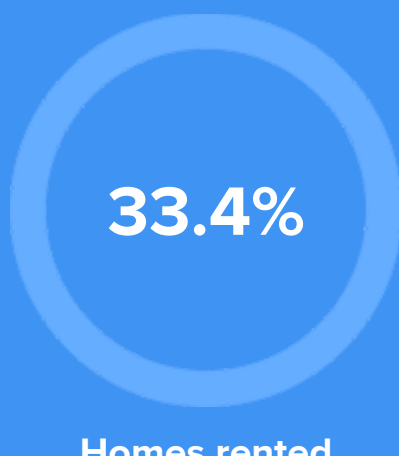

Condition

54°F average temperature

38 years
Median home age

\$103,160
Median home price

-2.4%
Median home age

8.09%
Annual property tax

COMMUNITY

Religious diversity