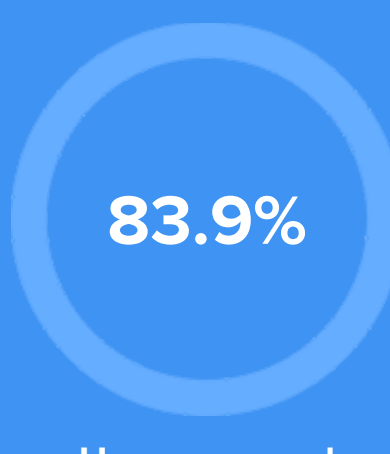

SUTTON, MA

[Click to view full report.](#)

CITY INFO

Population: 9,105

Male
50%

Female
50%

Married
67%

Single
33%

City rating

This rating is a weighted average of commute time, crime rate, population, median salary, and more.

Overall value

This score adds annual household income and cost of living to the city rating.

Density (Population per mile²)

Compared to New York, Sutton has a very low population density. Sutton is perfect for those who like a quiet city.

281
SUTTON

27,441
NEW YORK

RESIDENCE

Air quality

Weather

Condition

46°F average temperature

31 years

Median home age

$264,730

Median home price

-3.68%

Median home age

13.23%

Annual property tax

COMMUNITY

Religious diversity

51.8% Other

37.5% Catholic

6.9% Other Christian

2.2% Jewish

1.5% Baptist

Crime rate
(per 100,000)

3

Average age

38

Political majority

Republican

LOCALE

Unemployment

Education

Student teacher ratio **1:13**

Occupation

17.6% Management, business, Art & Sciences

24.6% Sales & Office Occupations

11.1% Service Occupation

11% Production, transportation & Material Moving

6.9% Natural Resources, Construction & Maintenance

TRANSIT

Average commute time Daily breakdown: by transport type