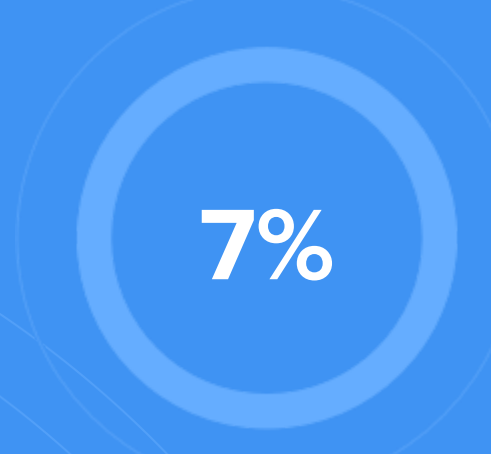

LOCALE

Unemployment