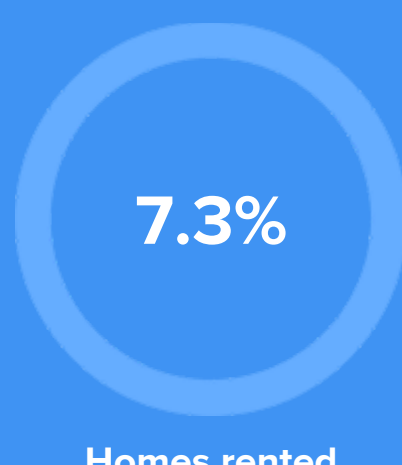

Condition

53°F average temperature

52 years
Median home age

\$542,220
Median home price

-13.03%
Home appreciation rate

23.43%
Annual property tax

COMMUNITY

Religious diversity