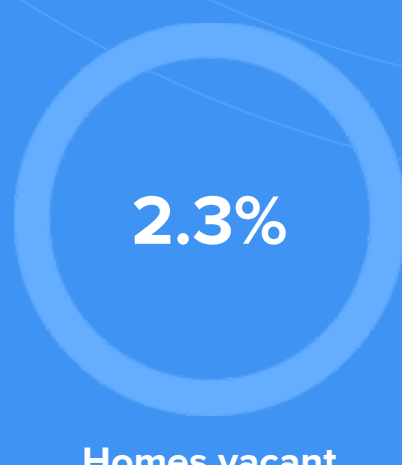

Condition

53°F average temperature

52 years
Median home age

\$542,220
Median home price

-13.03%
Home appreciation rate

23.43%
Annual property tax

COMMUNITY

Religious diversity