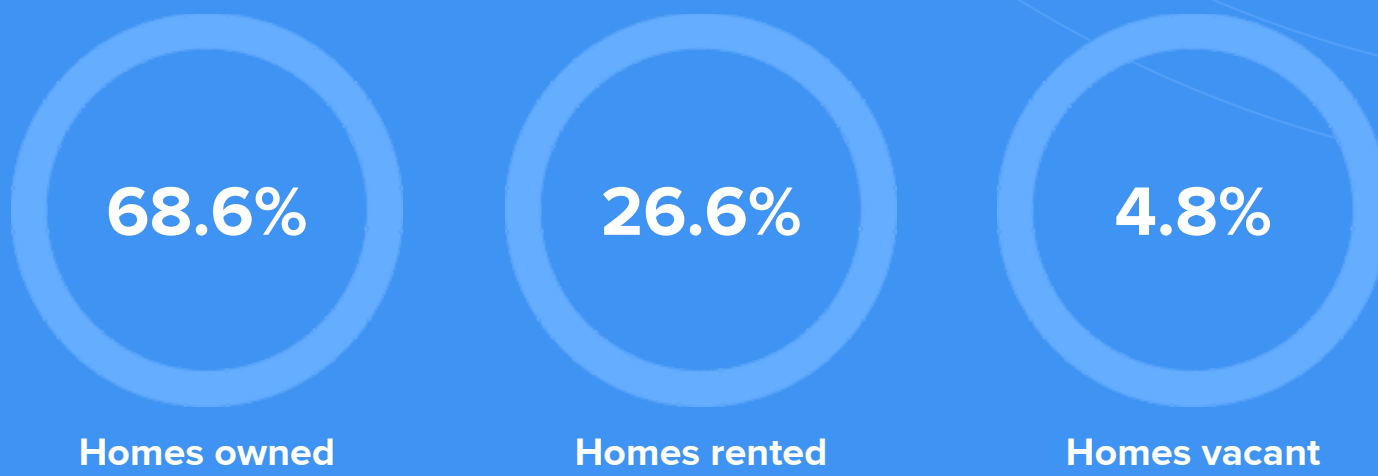

Condition

50°F average temperature

42 years
Median home age

\$99,890
Median home price

-12.51%
Median home age

11.48%
Annual property tax

COMMUNITY

Religious diversity