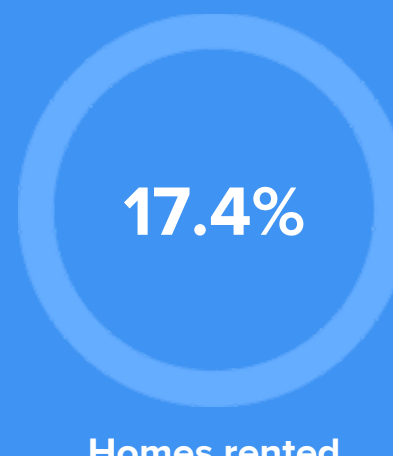

### Weather

### Condition

**64°F** average temperature

**17 years**  
Median home age

**\$168,200**  
Median home price

**-10.21%**  
Home appreciation rate

**19.23%**  
Annual property tax