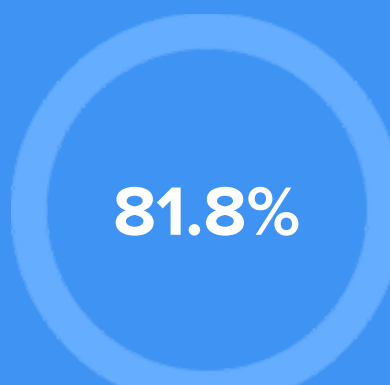

TINLEY PARK, IL

[Click to view full report.](#)

CITY INFO

Population: **54,379**

Male
49%

Female
51%

Married
61%

Single
39%

City rating

This rating is a weighted average of commute time, crime rate, population, median salary, and more.

Overall value

This score adds annual household income and cost of living to the city rating.

Density (Population per mile²)

Compared to New York, Tinley Park has a very low population density. Tinley Park is perfect for those who like a quiet city.

3,637
TINLEY PARK

27,441
NEW YORK

RESIDENCE

Air quality

Weather

Condition

49°F average temperature

23 years
Median home age

$203,540
Median home price

-10.5%
Median home age

16.1%
Annual property tax

COMMUNITY

Religious diversity

- **49.9%** Other
- **39.3%** Catholic
- **5%** Other Christian
- **3.7%** Jewish
- **2.1%** Islam

Crime rate
(per 100,000)

3

Average age

39

Political majority

Democrat

LOCALE

Unemployment

Education

Student teacher ratio **1:16**

Occupation

- **16.1%** Management, business, Art & Sciences
- **30%** Sales & Office Occupations
- **11.1%** Service Occupation
- **11%** Production, transportation & Material Moving
- **11.1%** Natural Resources, Construction & Maintenance

TRANSIT

Average commute time Daily breakdown: by transport type