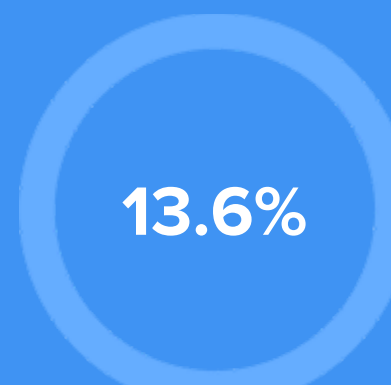

Weather

Condition

49°F average temperature

23 years
Median home age

\$203,540
Median home price

-10.5%
Median home age

16.1%
Annual property tax

COMMUNITY

Religious diversity

- 49.9%** Other
- 39.3%** Catholic
- 5%** Other Christian
- 3.7%** Jewish
- 2.1%** Islam

Crime rate
(per 100,000)

3

Average age

39

Political majority

Democrat