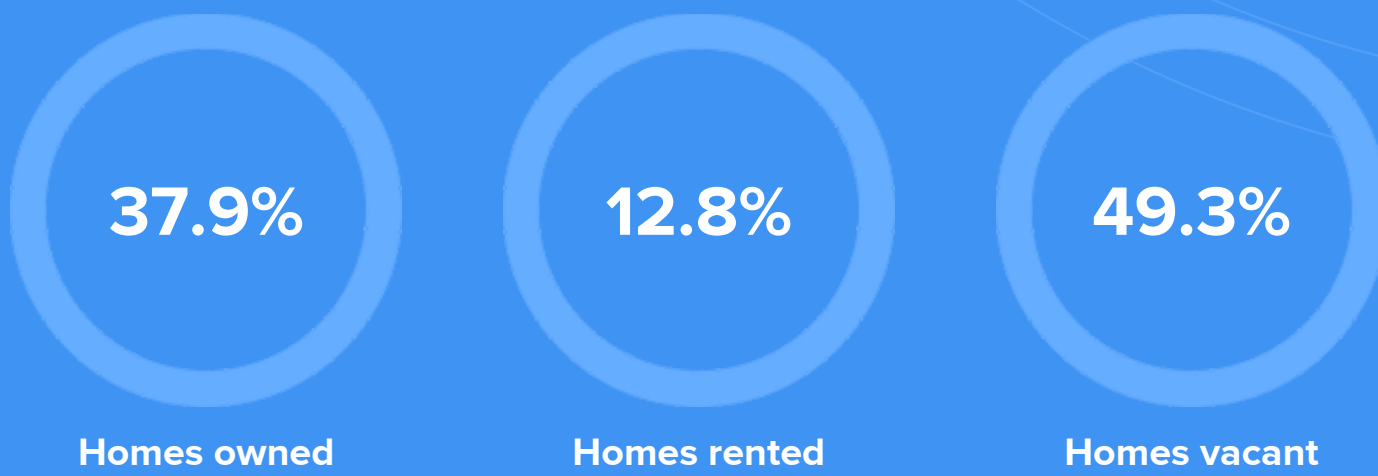

### Weather

### Condition

**48°F** average temperature

**17 years**  
Median home age

**\$438,970**  
Median home price

**-14.89%**  
Median home age

**7.85%**  
Annual property tax