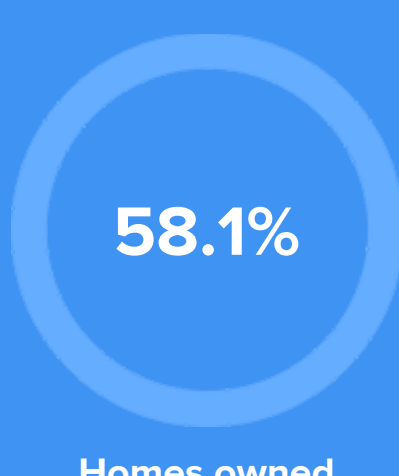

TULARE, CA

[Click to view full report.](#)

CITY INFO

Population: **55,637**

Male
49%

Female
51%

Married
58%

Single
42%

City rating

This rating is a weighted average of commute time, crime rate, population, median salary, and more.

Overall value

This score adds annual household income and cost of living to the city rating.

Density (Population per mile²)

Compared to New York, Tulare has a very low population density. Tulare is perfect for those who like a quiet city.

3,349
TULARE

27,441
NEW YORK

RESIDENCE

Air quality

Weather

Condition

67°F average temperature

25 years
Median home age

$121,470
Median home price

-25.9%
Median home age

8.02%
Annual property tax

COMMUNITY

Religious diversity

52.9% Other

33% Catholic

6.1% Other Christian

4.3% Baptist

3.8% Pentecostal

Crime rate
(per 100,000)

7

Average age

29

Political majority

Republican

LOCALE

Unemployment

14%

Occupation

7.6% Management, business, Art & Sciences

27.6% Sales & Office Occupations

17.7% Service Occupation

18.4% Production, transportation & Material Moving

10.3% Natural Resources, Construction & Maintenance

Education

Student teacher ratio **1:21**

65%

High school diploma

5%

Some college or associates degree

5%

Bachelors degree

3%

Graduate or professional degree

TRANSIT

Average commute time Daily breakdown: by transport type