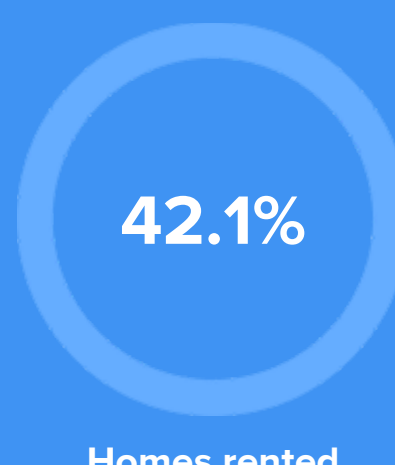

TURLOCK, CA

[Click to view full report.](#)

CITY INFO

Population: **70,170**

Male
49%

Female
51%

Married
57%

Single
43%

City rating

This rating is a weighted average of commute time, crime rate, population, median salary, and more.

Overall value

This score adds annual household income and cost of living to the city rating.

Density (Population per mile²)

Compared to New York, Turlock has a low population density. Turlock is perfect for those who want to be in the city without constantly rubbing shoulders.

5,274
TURLOCK

27,441
NEW YORK

RESIDENCE

Air quality

Weather

Condition

66°F average temperature

24 years
Median home age

$157,710
Median home price

-22.94%
Median home age

8.35%
Annual property tax

COMMUNITY

Religious diversity

61.8% Other

24.1% Catholic

8.3% Other Christian

2.9% Pentecostal

2.8% Baptist

Crime rate
(per 100,000)

7

Average age

32

Political majority

Republican

LOCALE

Unemployment

13%

Occupation

11.6% Management, business, Art & Sciences

25.8% Sales & Office Occupations

14.5% Service Occupation

17.7% Production, transportation & Material Moving

8.3% Natural Resources, Construction & Maintenance

Education

Student teacher ratio **1:19**

72%

High school diploma

6%

Some college or associates degree

14%

Bachelors degree

6%

Graduate or professional degree

TRANSIT

Average commute time Daily breakdown: by transport type