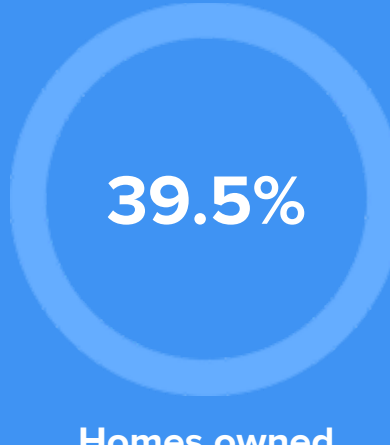

VENTNOR CITY, NJ

[Click to view full report.](#)

CITY INFO

Population: 12,140

Male
48%

Female
52%

Married
51%

Single
49%

City rating

This rating is a weighted average of commute time, crime rate, population, median salary, and more.

Overall value

This score adds annual household income and cost of living to the city rating.

Density (Population per mile²)

Compared to New York, Ventnor City has a low population density. Ventnor City is perfect for those who want to be in the city without constantly rubbing shoulders.

5,665
VENTNOR CITY

27,441
NEW YORK

RESIDENCE

Air quality

Weather

Condition

55°F average temperature

47 years
Median home age

$265,220
Median home price

-12.44%
Median home age

23.44%
Annual property tax

COMMUNITY

Religious diversity

66.7% Other
24.4% Catholic
5% Jewish
2.1% Other Christian
1.8% Islam

Crime rate
(per 100,000)

3

Average age

42

Political majority

Democrat

LOCALE

Unemployment

Occupation

11.8% Management, business, Art & Sciences
23.7% Sales & Office Occupations
38.4% Service Occupation
5.8% Production, transportation & Material Moving
5.2% Natural Resources, Construction & Maintenance

Education

Student teacher ratio **1:12**

TRANSIT

Average commute time Daily breakdown: by transport type