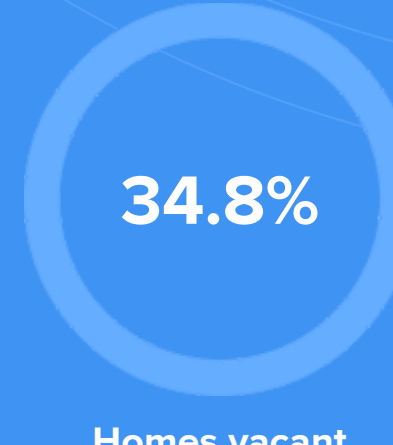

VENTNOR CITY, NJ

[Click to view full report.](#)

CITY INFO

Population: 12,140

Male
48%

Female
52%

Married
51%

Single
49%

City rating

This rating is a weighted average of commute time, crime rate, population, median salary, and more.

Overall value

This score adds annual household income and cost of living to the city rating.

Density (Population per mile²)

Compared to New York, Ventnor City has a low population density. Ventnor City is perfect for those who want to be in the city without constantly rubbing shoulders.

5,665
VENTNOR CITY

27,441
NEW YORK

RESIDENCE

Air quality

Weather

Condition

55°F average temperature

47 years
Median home age

$265,220
Median home price

-12.44%
Median home age

23.44%
Annual property tax

COMMUNITY

Religious diversity

66.7% Other
24.4% Catholic
5% Jewish
2.1% Other Christian
1.8% Islam

Crime rate
(per 100,000)

3

Average age

42

Political majority

Democrat

LOCALE

Unemployment

Occupation

11.8% Management, business, Art & Sciences
23.7% Sales & Office Occupations
38.4% Service Occupation
5.8% Production, transportation & Material Moving
5.2% Natural Resources, Construction & Maintenance

Education

Student teacher ratio **1:12**

TRANSIT

Average commute time Daily breakdown: by transport type