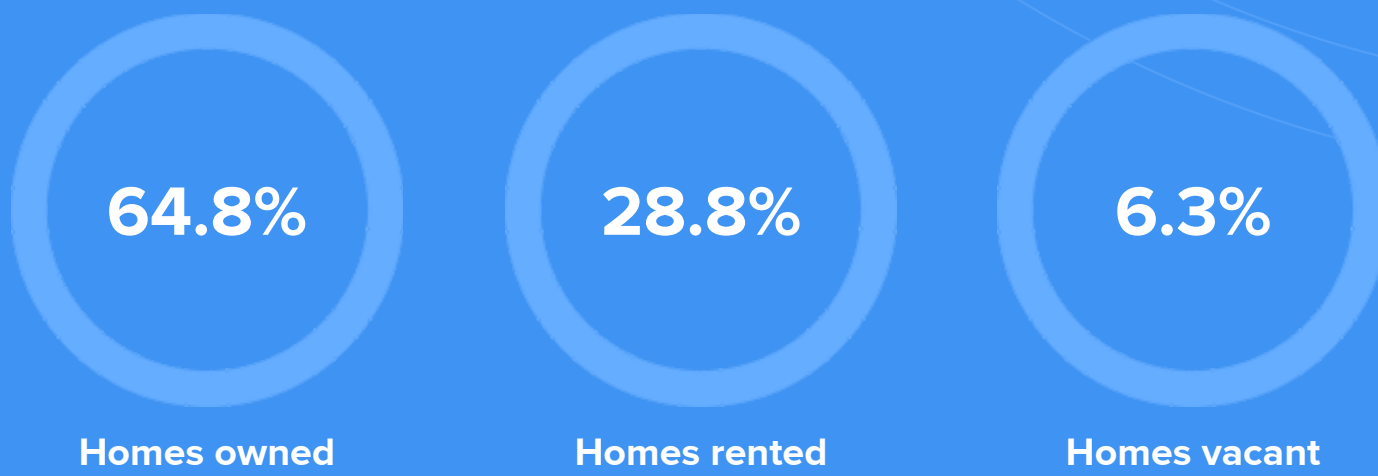

19 years

Median home age

$115,040

Median home price

-2.43%

Median home age

6.73%

Annual property tax