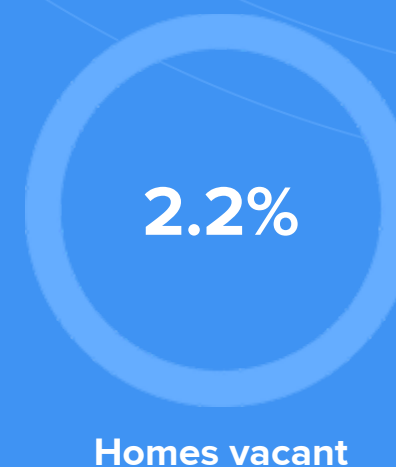

Weather

Condition

49°F average temperature

49 years
Median home age

\$205,720
Median home price

-8.82%
Median home age

13.23%
Annual property tax

COMMUNITY