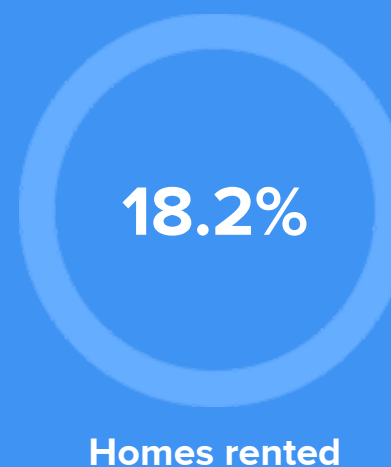

WEST BOYLSTON, MA

[Click to view full report.](#)

CITY INFO

Population: **7,774**

Male
56%

Female
44%

Married
63%

Single
37%

Weather

Condition

49°F average temperature

49 years
Median home age

\$205,720
Median home price

-8.82%
Median home age

13.23%
Annual property tax

COMMUNITY

Religious diversity

- 51.8%** Other
- 37.5%** Catholic
- 6.9%** Other Christian
- 2.2%** Jewish
- 1.5%** Baptist

Crime rate
(per 100,000)

Average age

Political majority

Democrat

LOCALE

Unemployment