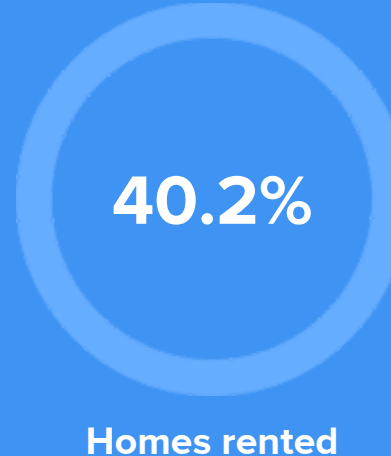

WEST SPRINGFIELD MA

[Click to view full report.](#)

CITY INFO

Population: **27,492**

Male
49%

Female
51%

Married
53%

Single
47%

City rating

This rating is a weighted average of commute time, crime rate, population, median salary, and more.

Overall value

This score adds annual household income and cost of living to the city rating.

Density (Population per mile²)

Compared to New York, West Springfield has a very low population density. West Springfield is perfect for those who like a quiet city.

1,641
WEST SPRINGFIELD

27,441
NEW YORK

RESIDENCE

Air quality

Weather

Condition

52°F average temperature

51 years
Median home age

$175,330
Median home price

0.28%
Median home age

15.64%
Annual property tax

COMMUNITY

Religious diversity

- 48.2% Catholic
- 43.8% Other
- 4.6% Other Christian
- 2% Jewish
- 1.4% Baptist

Crime rate
(per 100,000)

Average age

Political majority

LOCALE

Unemployment

Occupation

- 11.2% Management, business, Art & Sciences
- 28.9% Sales & Office Occupations
- 14.8% Service Occupation
- 17.4% Production, transportation & Material Moving
- 7.9% Natural Resources, Construction & Maintenance

Education

Student teacher ratio **1:13**

TRANSIT

Average commute time Daily breakdown: by transport type