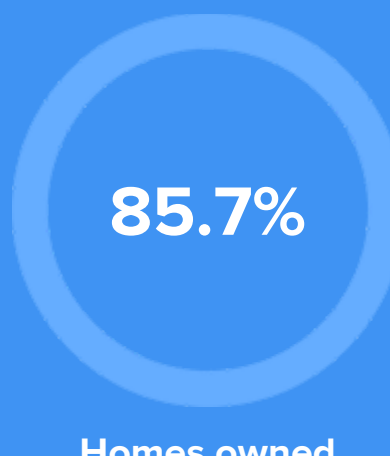

WESTON, CT

[Click to view full report.](#)

CITY INFO

Population: **10,200**

Male
49%

Female
51%

Married
77%

Single
23%

City rating

This rating is a weighted average of commute time, crime rate, population, median salary, and more.

Overall value

This score adds annual household income and cost of living to the city rating.

Density (Population per mile²)

Compared to New York, Weston has a very low population density. Weston is perfect for those who like a quiet city.

515
WESTON

27,441
NEW YORK

RESIDENCE

Air quality

Weather

Condition

53°F average temperature

41 years
Median home age

$754,180
Median home price

-9.03%
Median home age

13.56%
Annual property tax

COMMUNITY

Religious diversity

47.2% Catholic

41.1% Other

5.7% Other Christian

3.9% Jewish

2.1% Islam

Crime rate
(per 100,000)

1

Average age

40

Political majority

Democrat

LOCALE

Unemployment

Education

Student teacher ratio **1:14**

Occupation

34.3% Management, business, Art & Sciences

22.9% Sales & Office Occupations

6.4% Service Occupation

2% Production, transportation & Material Moving

3.1% Natural Resources, Construction & Maintenance

98%

High school diploma

5%

Some college or associates degree

41%

Bachelors degree

34%

Graduate or professional degree

TRANSIT

Average commute time Daily breakdown: by transport type