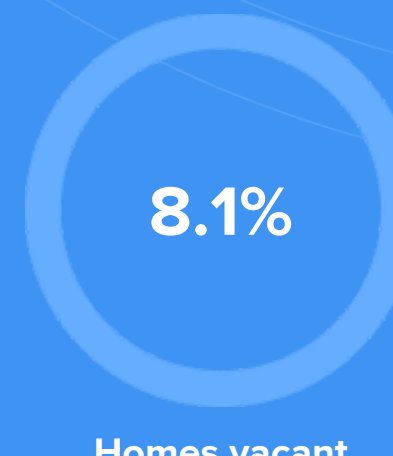

53°F average temperature

41 years
Median home age

\$754,180
Median home price

-9.03%
Median home age

13.56%
Annual property tax

COMMUNITY

Religious diversity

47.2% Catholic