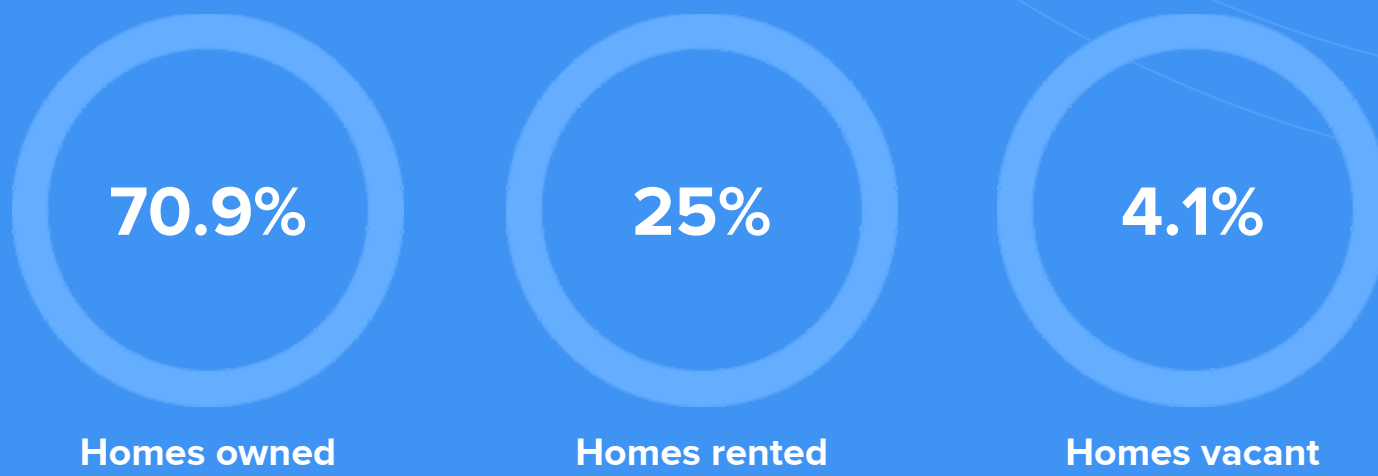

34 years

Median home age

$280,070

Median home price

-14.12%

Median home age

18.51%

Annual property tax