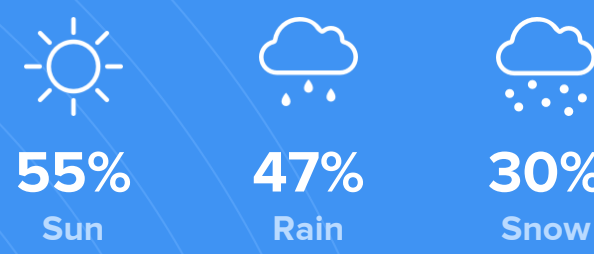

Density (Population per mile²)

Compared to New York, Whitman has a very low population density. Whitman is perfect for those who like a quiet city.

2,076
WHITMAN

27,441
NEW YORK

RESIDENCE

Air quality

Weather