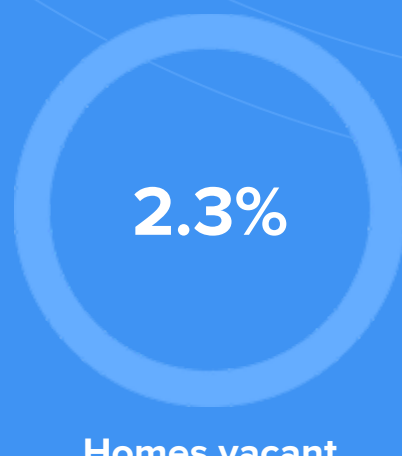

13.98%

Annual property tax

Homes owned

Homes rented

Homes vacant

COMMUNITY

Religious diversity

- 50%** Other
- 40.1%** Catholic
- 4.6%** Other Christian
- 4.4%** Jewish
- 1%** Baptist

Crime rate
(per 100,000)

4

Average age

38

Political majority

Republican

LOCALE

Unemployment