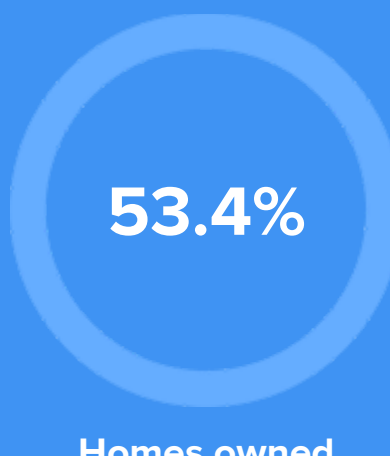

COMMUNITY

Religious diversity

- 72.7% Other
- 13.9% Catholic
- 6.5% Other Christian
- 3.7% Baptist
- 3.2% Methodist

Crime rate
(per 100,000)

2

Average age

35

Political majority