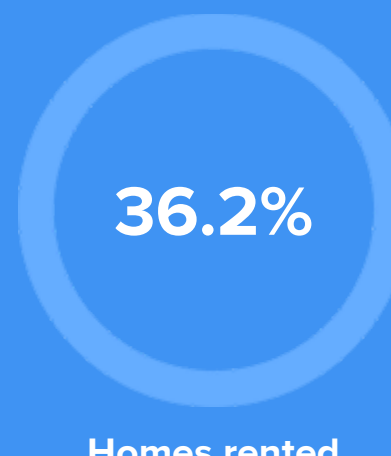

WILLIAMSBURG OH

[Click to view full report.](#)

CITY INFO

Population: 2,555

Male
48%

Female
52%

Married
53%

Single
47%

● Best ● Average ● Bad

Weather

Condition

54°F average temperature

43 years
Median home age

\$106,330
Median home price

-2.06%
Home appreciation rate

11.16%
Annual property tax