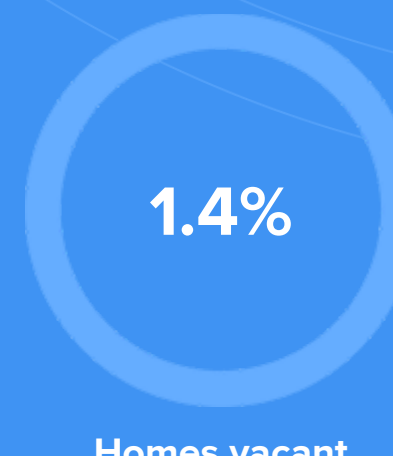

### Condition

**50°F** average temperature

**42 years**  
Median home age

**\$688,350**  
Median home price

**-4.37%**  
Median home age

**21.97%**  
Annual property tax