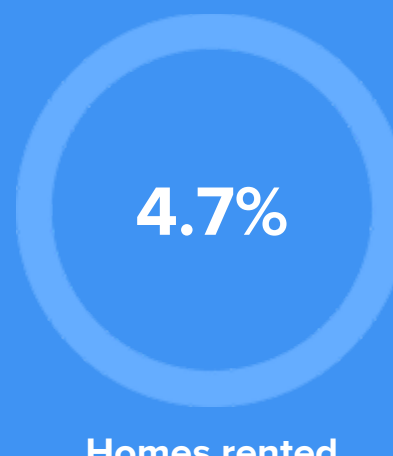

### Weather

### Condition

**50°F** average temperature

**42 years**  
Median home age

**\$688,350**  
Median home price

**-4.37%**  
Median home age

**21.97%**  
Annual property tax