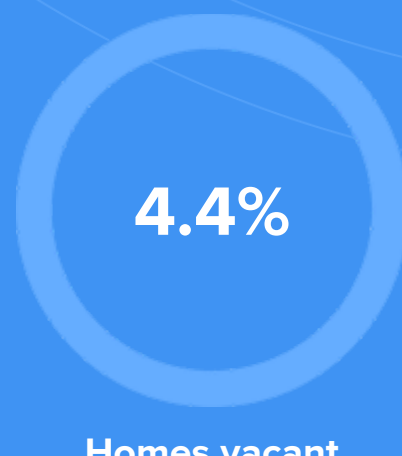

WORTH, IL

[Click to view full report.](#)

CITY INFO

Population: 10,283

Male
50%

Female
50%

Married
50%

Single
50%

City rating

This rating is a weighted average of commute time, crime rate, population, median salary, and more.

Overall value

This score adds annual household income and cost of living to the city rating.

Density (Population per mile²)

Compared to New York, Worth has a low population density. Worth is perfect for those who want to be in the city without constantly rubbing shoulders.

4,313
WORTH

27,441
NEW YORK

RESIDENCE

Air quality

Weather

Condition

51°F average temperature

44 years
Median home age

$112,560
Median home price

-14.73%
Median home age

16.1%
Annual property tax

COMMUNITY

Religious diversity

- 49.9% Other
- 39.3% Catholic
- 5% Other Christian
- 3.7% Jewish
- 2.1% Islam

Crime rate
(per 100,000)

1

Average age

39

Political majority

Democrat

LOCALE

Unemployment

Education

Student teacher ratio **1:17**

Occupation

- 7.7% Management, business, Art & Sciences
- 32.3% Sales & Office Occupations
- 15.3% Service Occupation
- 17.8% Production, transportation & Material Moving
- 15.9% Natural Resources, Construction & Maintenance

TRANSIT

Average commute time Daily breakdown: by transport type