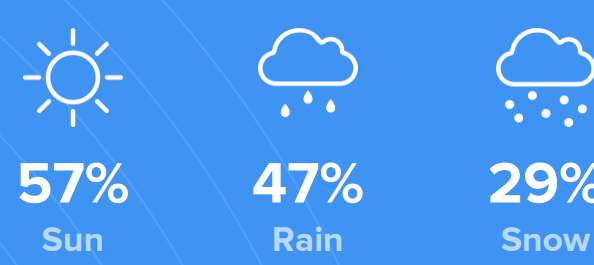

Density (Population per mile²)

Compared to New York, Yaphank has a very low population density. Yaphank is perfect for those who like a quiet city.

416
YAPHANK

27,441
NEW YORK

RESIDENCE

Air quality

Weather

Condition