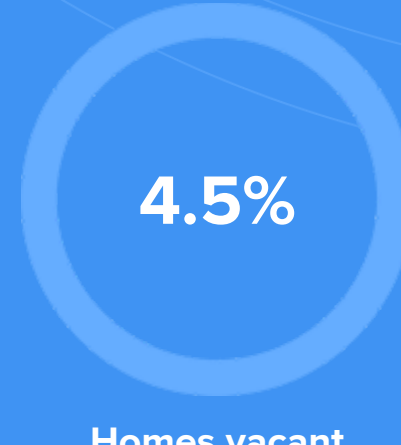

### Condition

**47°F** average temperature

**13 years**  
Median home age

**\$215,030**  
Median home price

**-12.48%**  
Median home age

**19.7%**  
Annual property tax