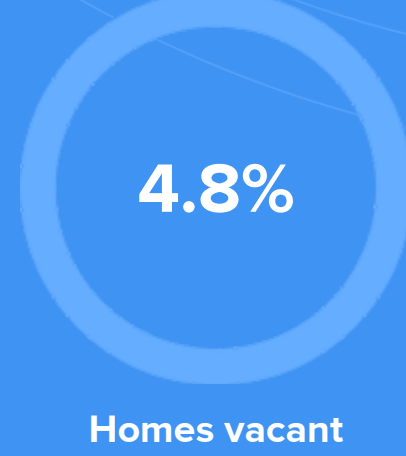

ARLINGTON HEIGHTS, IL

[Click to view full report.](#)

CITY INFO

Population: 72,665

Male
48%

Female
52%

Married
63%

Single
37%

City rating

This rating is a weighted average of commute time, crime rate, population, median salary, and more.

Overall value

This score adds annual household income and cost of living to the city rating.

Density (Population per mile²)

Compared to New York, Arlington Heights has a low population density. Arlington Heights is perfect for those who want to be in the city without constantly rubbing shoulders.

4,428
ARLINGTON HEIGHTS

27,441
NEW YORK

RESIDENCE

Air quality

Weather

Condition

47°F average temperature

37 years
Median home age

$255,920
Median home price

-16.55%
Median home age

16.1%
Annual property tax

COMMUNITY

Religious diversity

49.9% Other
39.3% Catholic
5% Other Christian
3.7% Jewish
2.1% Islam

Crime rate
(per 100,000)

Average age

Political majority

Democrat

LOCALE

Unemployment

Occupation

23.5% Management, business, Art & Sciences
29.9% Sales & Office Occupations
7.4% Service Occupation
7.3% Production, transportation & Material Moving
4.8% Natural Resources, Construction & Maintenance

Education

Student teacher ratio **1:16**

TRANSIT

Average commute time Daily breakdown: by transport type