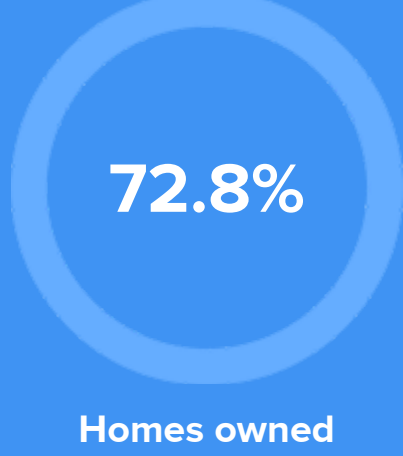

ARLINGTON HEIGHTS, IL

[Click to view full report.](#)

CITY INFO

Population: 72,665

Male
48%

Female
52%

Married
63%

Single
37%

City rating

This rating is a weighted average of commute time, crime rate, population, median salary, and more.

Overall value

This score adds annual household income and cost of living to the city rating.

Density (Population per mile²)

Compared to New York, Arlington Heights has a low population density. Arlington Heights is perfect for those who want to be in the city without constantly rubbing shoulders.

4,428
ARLINGTON HEIGHTS

27,441
NEW YORK

RESIDENCE

Air quality

Weather

Condition

47°F average temperature

37 years
Median home age

$255,920
Median home price

-16.55%
Median home age

16.1%
Annual property tax

COMMUNITY

Religious diversity

49.9% Other
39.3% Catholic
5% Other Christian
3.7% Jewish
2.1% Islam

Crime rate
(per 100,000)

Average age

Political majority

Democrat

LOCALE

Unemployment

Occupation

23.5% Management, business, Art & Sciences
29.9% Sales & Office Occupations
7.4% Service Occupation
7.3% Production, transportation & Material Moving
4.8% Natural Resources, Construction & Maintenance

Education

Student teacher ratio **1:16**

TRANSIT

Average commute time Daily breakdown: by transport type