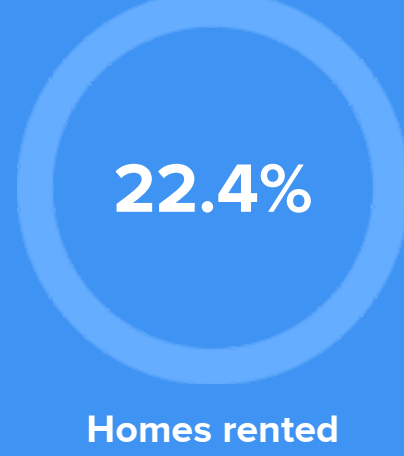

ARLINGTON HEIGHTS, IL

[Click to view full report.](#)

CITY INFO

Population: 72,665

Male
48%

Female
52%

Married
63%

Single
37%

City rating

This rating is a weighted average of commute time, crime rate, population, median salary, and more.

Overall value

This score adds annual household income and cost of living to the city rating.

Density (Population per mile²)

Compared to New York, Arlington Heights has a low population density. Arlington Heights is perfect for those who want to be in the city without constantly rubbing shoulders.

4,428
ARLINGTON HEIGHTS

27,441
NEW YORK

RESIDENCE

Air quality

Weather

Condition

47°F average temperature

37 years
Median home age

$255,920
Median home price

-16.55%
Median home age

16.1%
Annual property tax

COMMUNITY

Religious diversity

49.9% Other
39.3% Catholic
5% Other Christian
3.7% Jewish
2.1% Islam

Crime rate
(per 100,000)

Average age

Political majority

Democrat

LOCALE

Unemployment

Occupation

23.5% Management, business, Art & Sciences
29.9% Sales & Office Occupations
7.4% Service Occupation
7.3% Production, transportation & Material Moving
4.8% Natural Resources, Construction & Maintenance

Education

Student teacher ratio **1:16**

TRANSIT

Average commute time Daily breakdown: by transport type