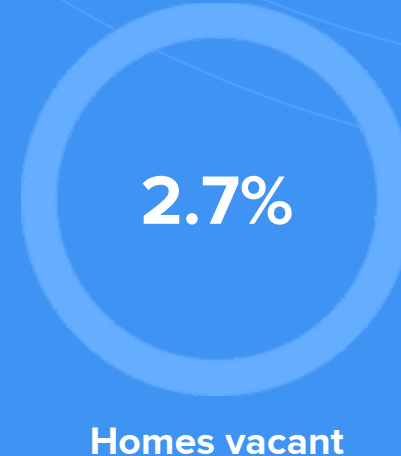

Air quality

Weather

Condition

57°F average temperature

40 years
Median home age

\$217,700
Median home price

-0.93%
Home appreciation rate

20.05%
Annual property tax