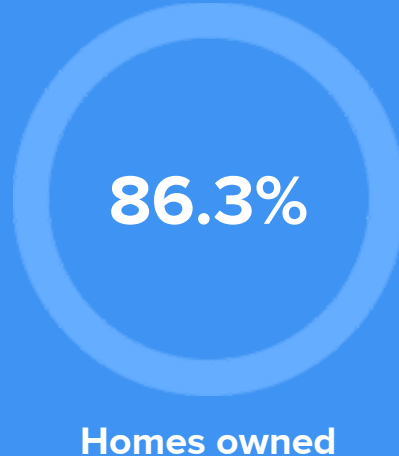

COMMUNITY

Religious diversity

- 48.1%** Catholic
- 44.2%** Other
- 2.9%** Other Christian
- 2.5%** Jewish
- 2.3%** Methodist

Crime rate
(per 100,000)

3

Average age

41

Political majority